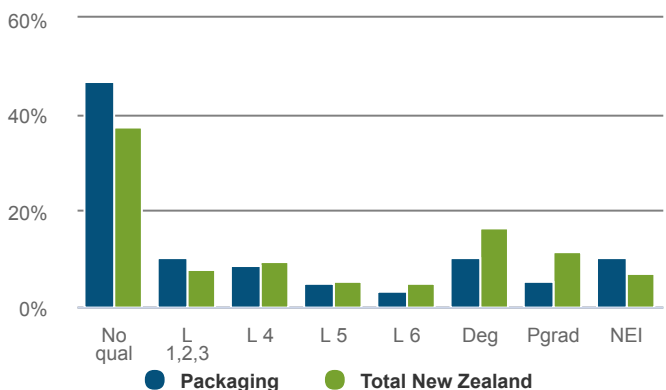

What were the workers highest quals in 2018?