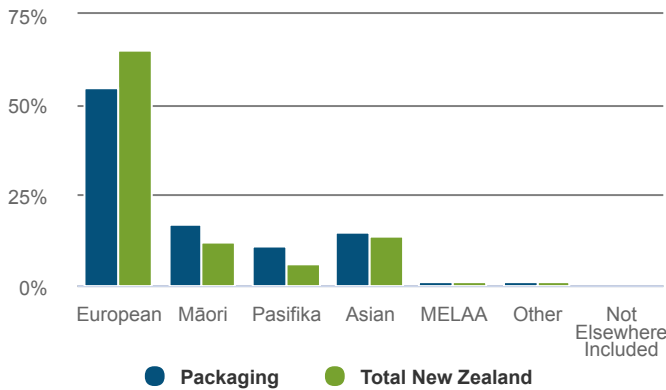

What was the ethnicity of workers in 2018?