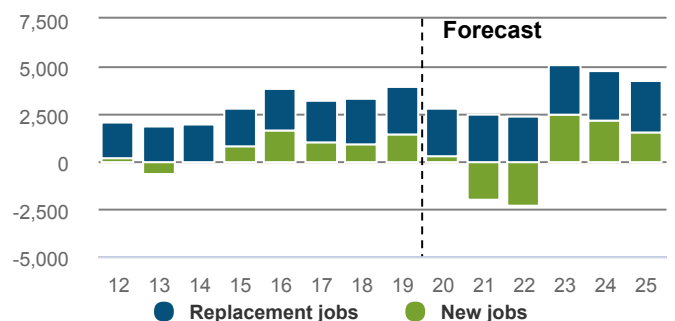

### How many people are likely to be in new roles in the sector between now and 2025?

**17,479 Total job openings**

Total New Zealand: 793,473

Total job openings (2020-2025) consists of:

- New jobs: 2,316
- Net Replacement job openings: 15,163

New job openings come from growth in total employment. Replacement job openings estimate individuals leaving an occupation (eg, retirement), net of individuals entering an occupation (eg, returning from parental leave).