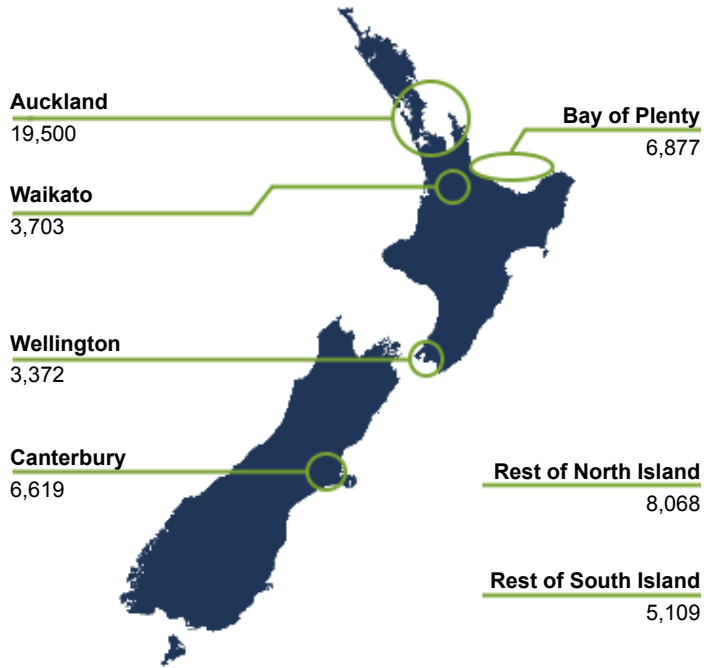

## NEW ZEALAND

### How many people worked in the sector in 2019?

**53,248 filled jobs**

2.1% of 2,543,195 in New Zealand

CHANGE P.A	2014-2019	2020-2025
Packaging	2.4%	0.7%
Total New Zealand	2.6%	0.8%

### What regions do people work in?

### How many businesses were in the sector in 2019?

**5,960 business units**

1.0% of 582,459 in New Zealand