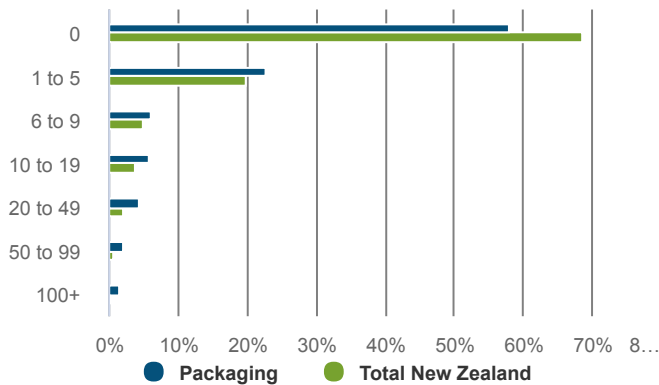

### How many people worked in the sector in 2019?

**53,248 filled jobs**

2.1% of 2,543,195 in New Zealand

CHANGE P.A	2014-2019	2020-2025
Packaging	2.4%	0.7%
Total New Zealand	2.6%	0.8%

### What regions do people work in?

### How many businesses were in the sector in 2019?

**5,960 business units**

1.0% of 582,459 in New Zealand